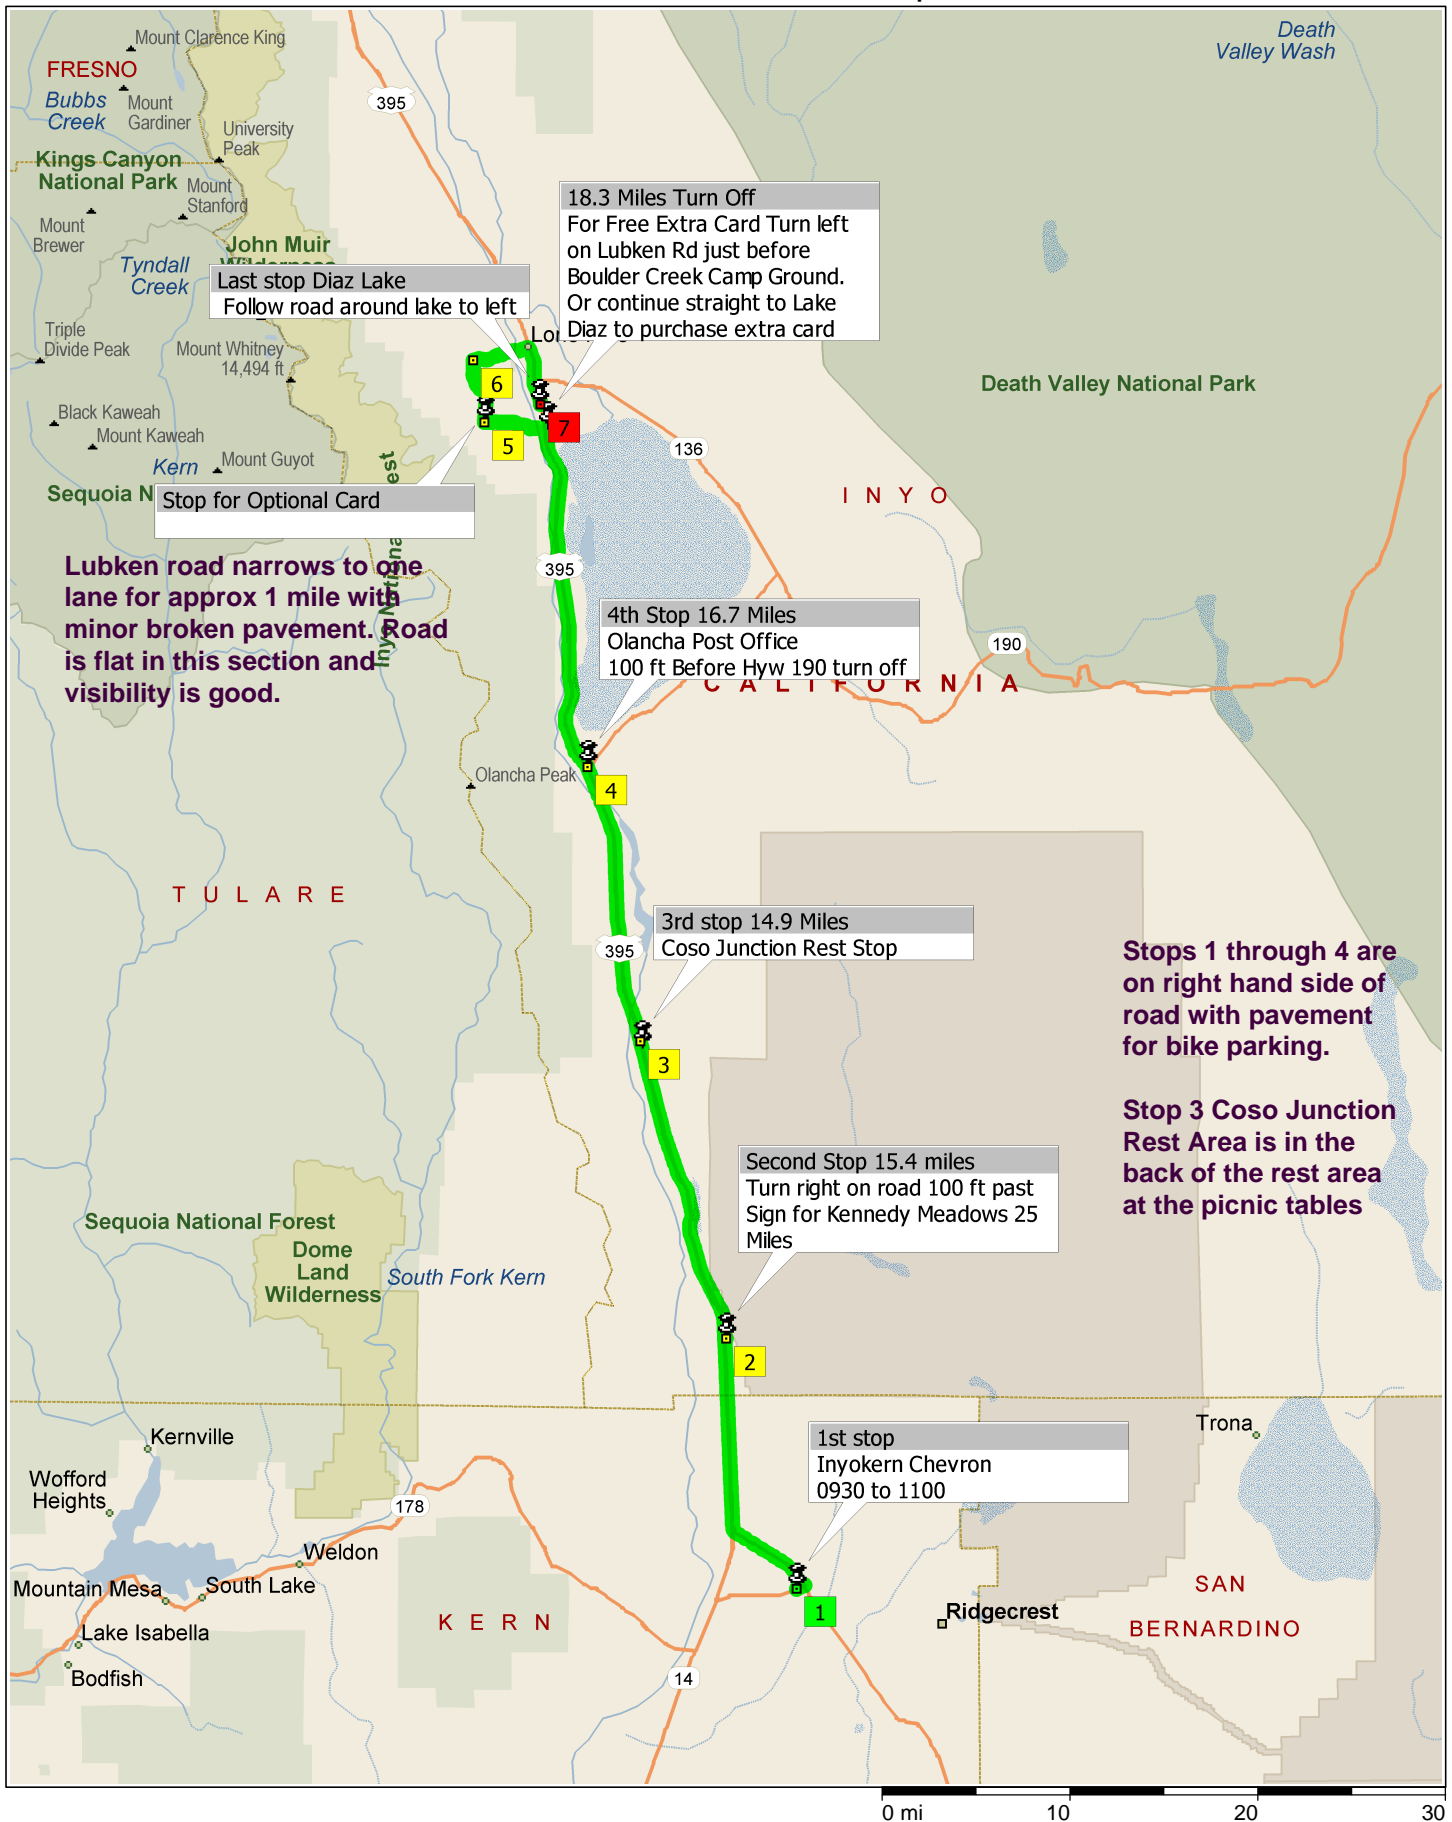

# Poker Run Overview Map

# Poker Run Detail Map

**Loop for free extra card is OPTIONAL**

**Lubken road is paved with a few patches of broken pavement**

**Approximately 1 mile is only a single lane but that section is level with no curves and good visibility.**