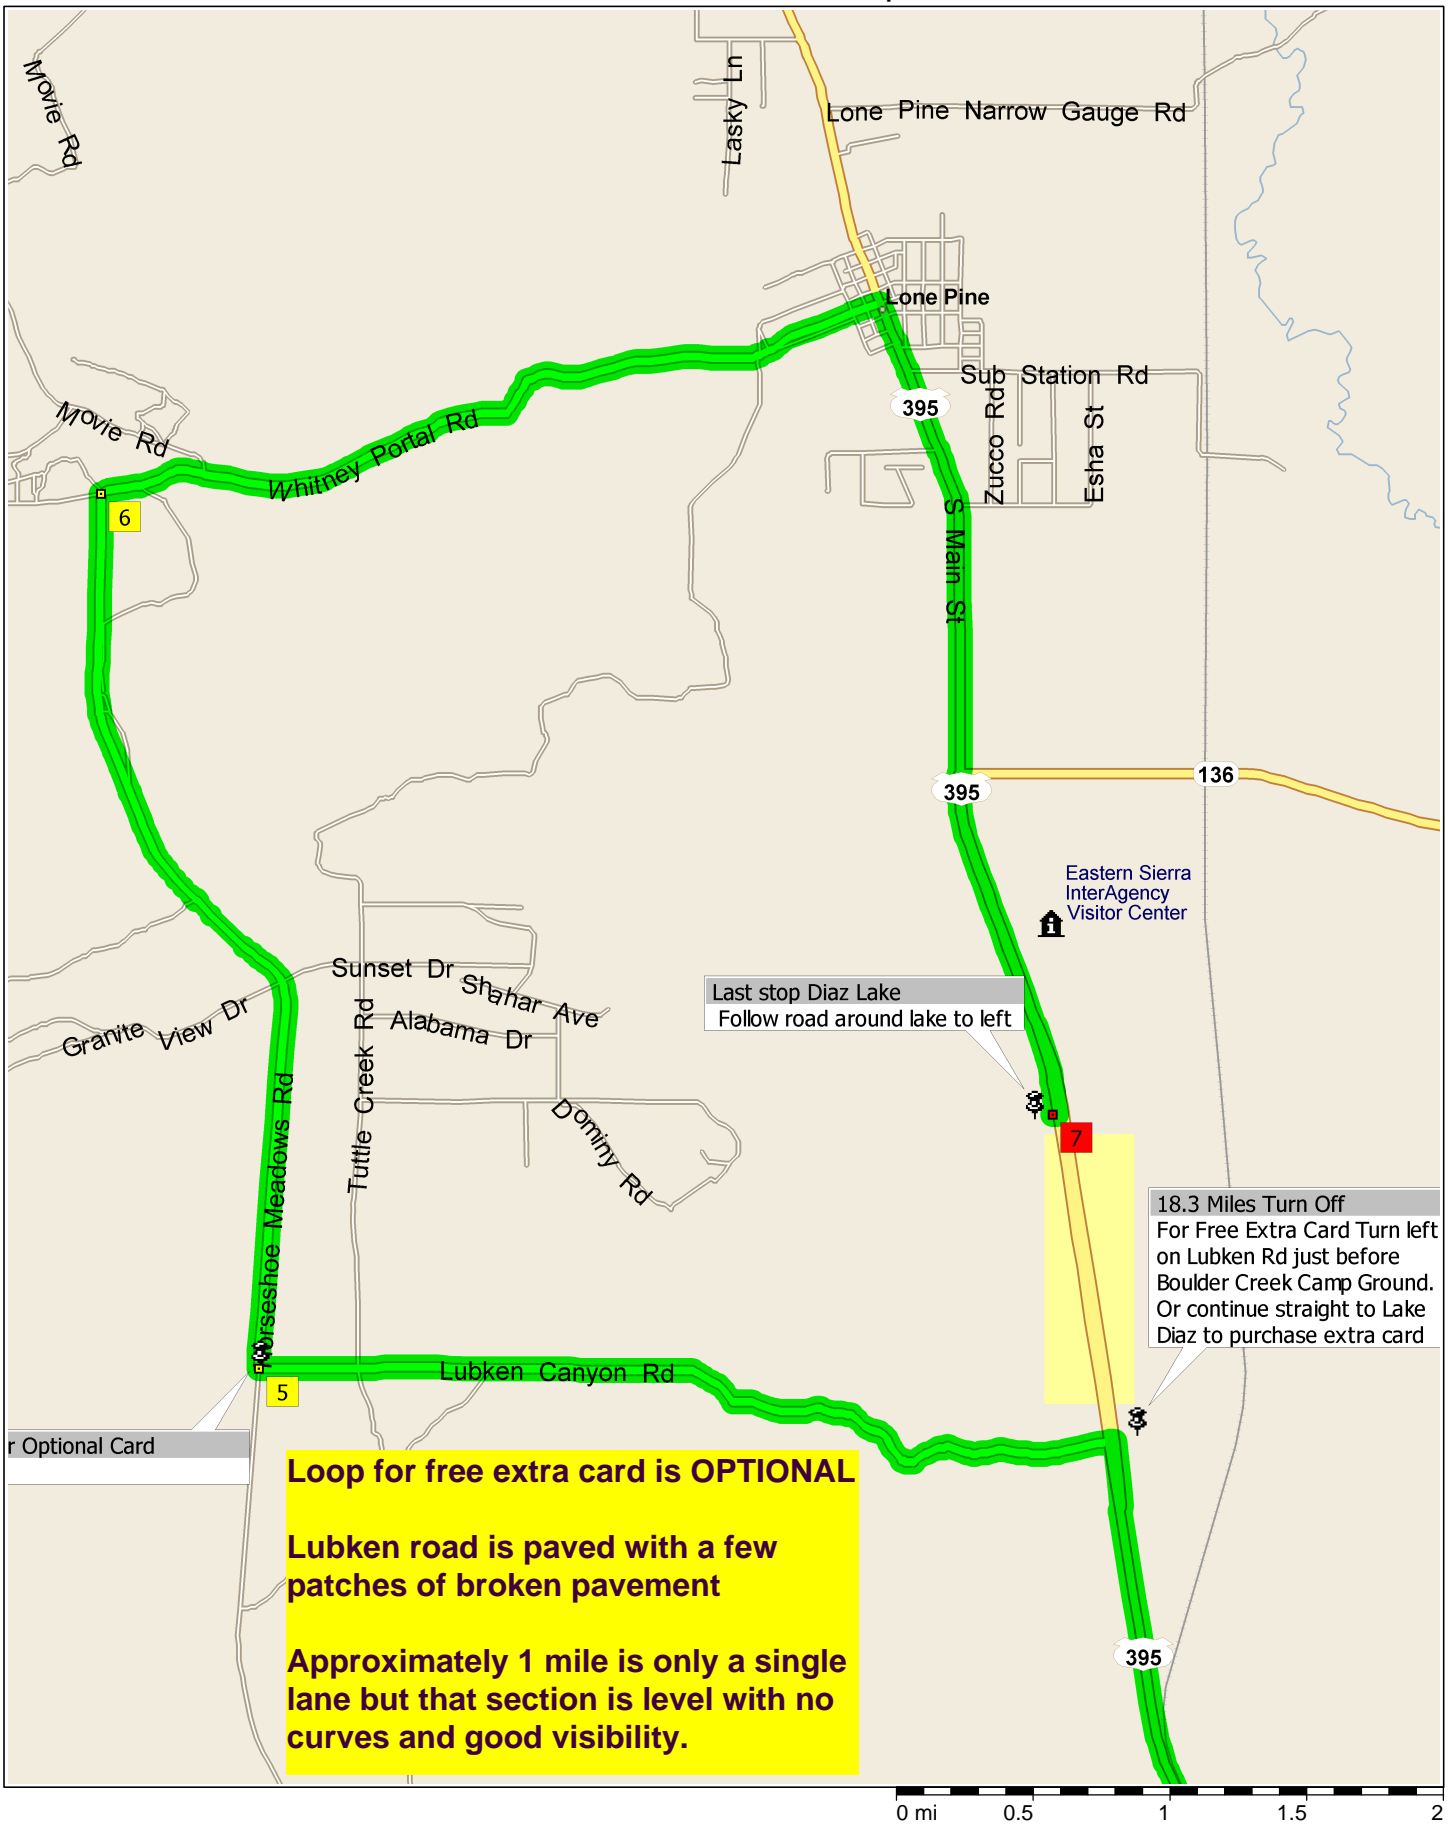

# Poker Run Overview Map

# Poker Run Detail Map

**Loop for free extra card is OPTIONAL**

**Lubken road is paved with a few patches of broken pavement**

**Approximately 1 mile is only a single lane but that section is level with no curves and good visibility.**