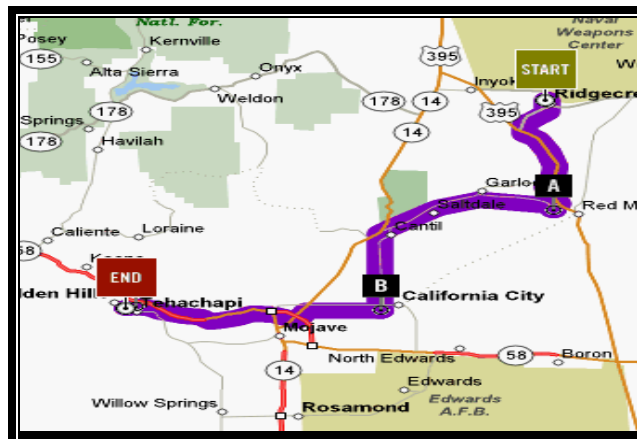

RIDGECREST ACTIVITIES GROUP LADIES OF HARLEY NEED YOU!

PLEASE BRING AN ITEM FROM THE IWV HUMANE SOCIETY WISH LIST FOR THE

LUCKY DOG POKER RUN

MAY 12, 2007

\$10.00 first hand

\$5.00 each additional hand

AFTER THE GENERAL MEETING

\$\$\$ PRIZES FOR HIGH & LOW HANDS!

PROCEEDS WILL HELP WITH THE COST OF HOLIDAY BASKETS FOR OUR ADOPTED FAMILIES.

RAG LOH LUCKY DOG POKER RUN ROUTE

REGISTRATION & 1ST CARD: CARRIAGE INN

THEN 21 MILES TO:

2ND CARD: RANDBURG @ PUBLIC PARK DOWNTOWN RANDBURG

THEN 33 MILES TO:

3RD CARD: CAL CITY @ CAL CITY 76 GAS STATION

THEN 28 MILES TO:

4TH CARD: TEHACHAPI CHEVRON

THEN 3 MILES TO:

FINAL DESTINATION & 5TH CARD: CITY SLICKERS TEHACHAPI

DONT FORGET TO BRING AN ITEM FROM THE HUMANE SOCIETY WISH LIST TO RECEIVE A FREE EXTRA POKER CARD OR AN OPPORTUNITY DRAWING TICKET!