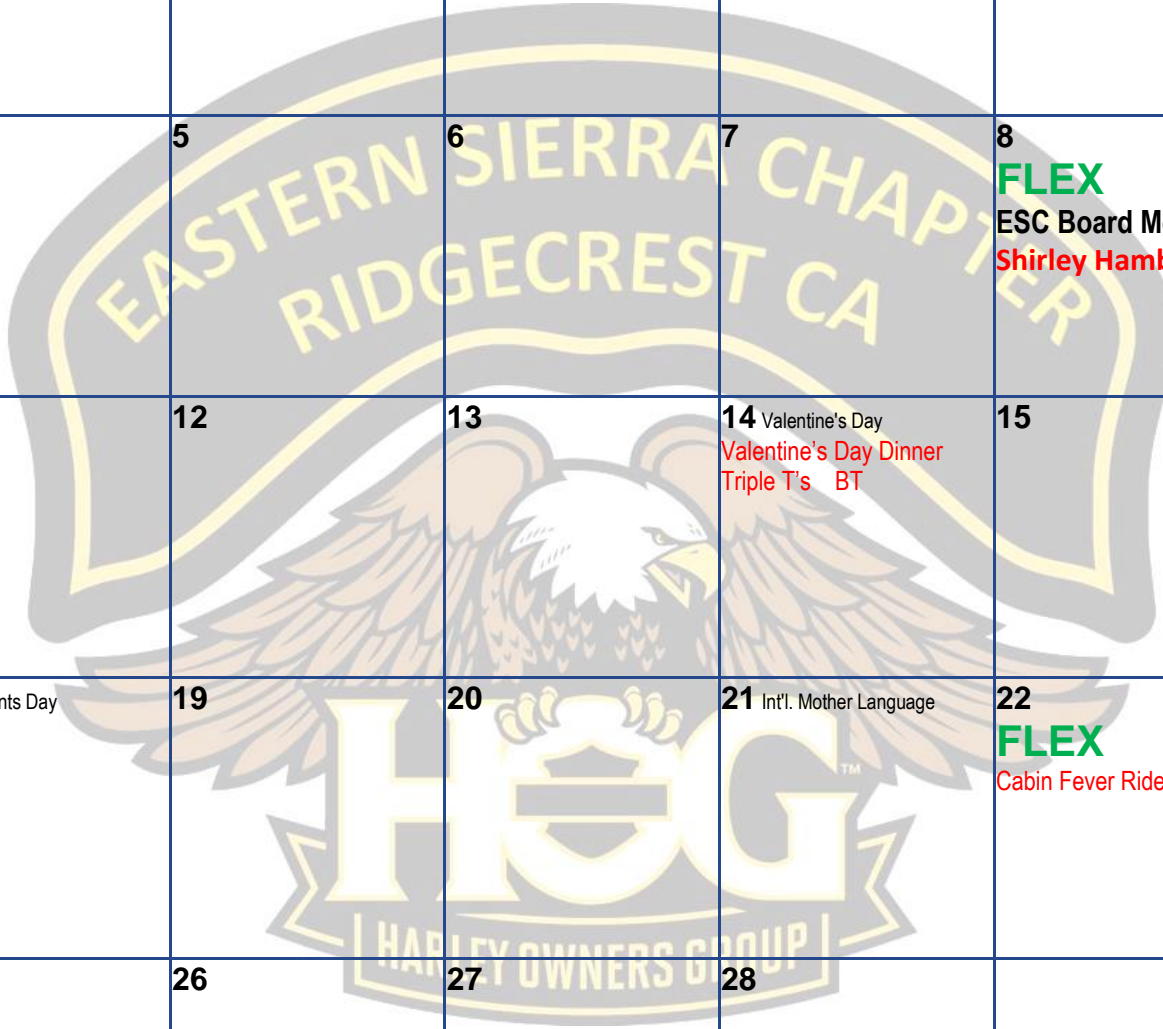

January 2019

Sun	Mon	Tue	Wed	Thu	Fri	Sat
		1 New Year's Day	2	3	4	5
6	7	8	9	10	11 FLEX ESC Board Meeting Bill Thayer	12 Chapter Meeting, 9:00am Casa Corona
13	14	15	16	17	18	19 LUNCH RIDE FOXY'S CAL CITY BT
20	21 Martin Luther King	22	23	24	25 FLEX	26
27	28	29	30	31		

February 2019

Sun	Mon	Tue	Wed	Thu	Fri	Sat
					1	2 Groundhog Day
3 Super Bowl	4	5	6	7	8 FLEX ESC Board Meeting Shirley Hambrock	9 Chapter Meeting, 9:00am Casa Corona
10	11	12	13	14 Valentine's Day Valentine's Day Dinner Triple T's BT	15	16
17	18 Presidents Day	19	20	21 Int'l. Mother Language	22 FLEX Cabin Fever Ride BB	23 Cabin Fever Ride BB
24 Cabin Fever Ride BB	25	26	27	28		

March 2019

Sun	Mon	Tue	Wed	Thu	Fri	Sat
					1	2
3	4	5	6	7	8 Int'l. Women's Day FLEX Mike Williams	9 Chapter Meeting, 9:00am Casa Corona AFTER MEETING RIDE BISHOP MEMBER CHOICE
10 Daylight Saving Begins	11	12	13	14	15	16
17 Saint Patrick's Day	18	19	20 Spring Begins (Northern Hemisphere)	21	22 FLEX	23 HOT Training Las Vegas
24 World Tuberculosis Day	25	26	27	28	29	30 Breakfast Ride Crazy Otto's Lancaster BT
31						