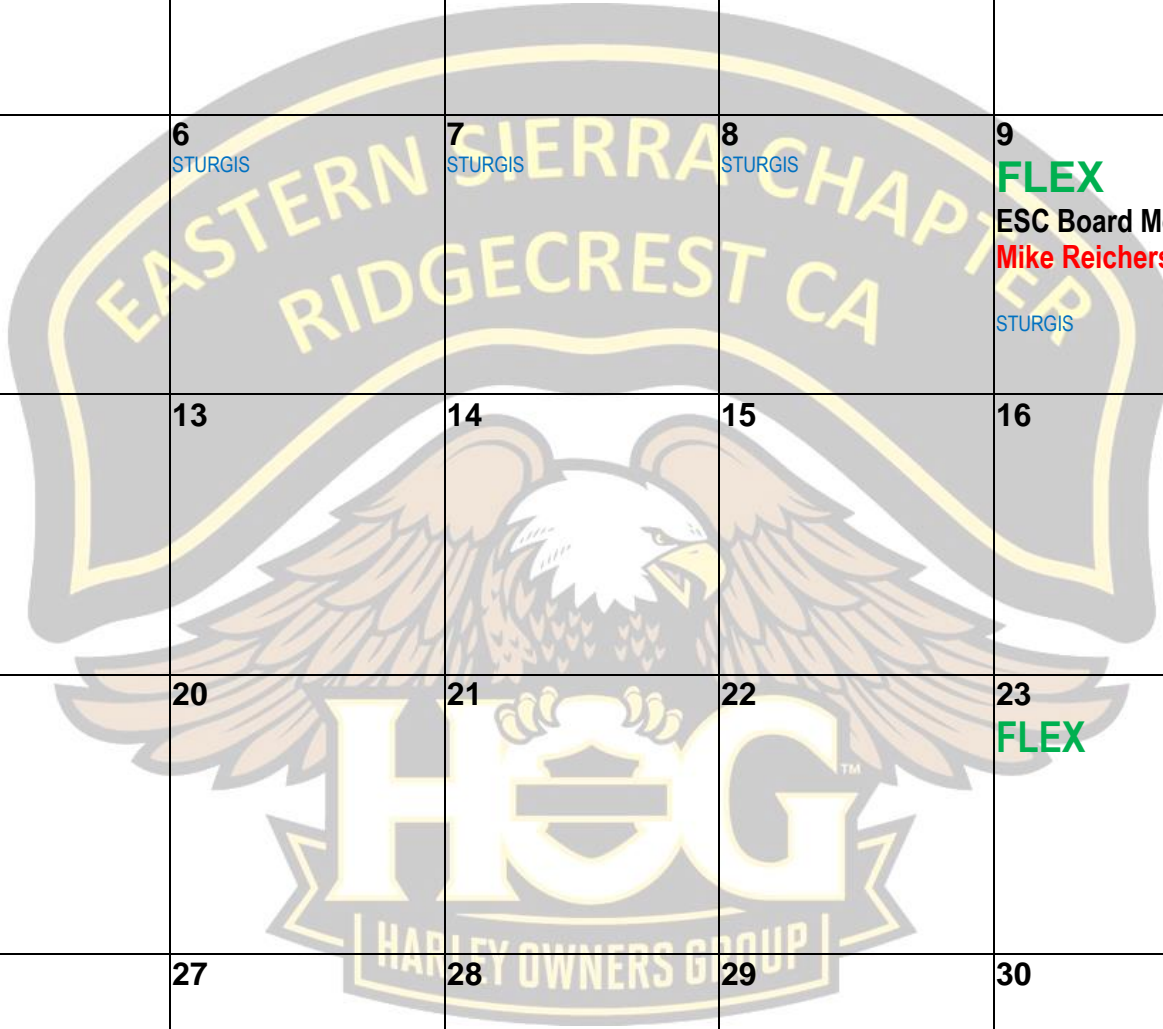

August 2019

Sun	Mon	Tue	Wed	Thu	Fri	Sat
				1 Nat'l. Girlfriend Day	2 STURGIS	3 STURGIS
4 STURGIS	5 STURGIS	6 STURGIS	7 STURGIS	8 STURGIS	9 FLEX ESC Board Meeting Mike Reichers STURGIS	10 Chapter Meeting, 9:00am Casa Corona STURGIS AFTER MEETING RIDE TEHACHAPI MEMBER CHOICE
11 STURGIS	12	13	14	15	16	17
18	19	20	21	22	23 FLEX	24 Breakfast Ride Cracked Egg Kernville BT
25	26	27	28	29	30	31